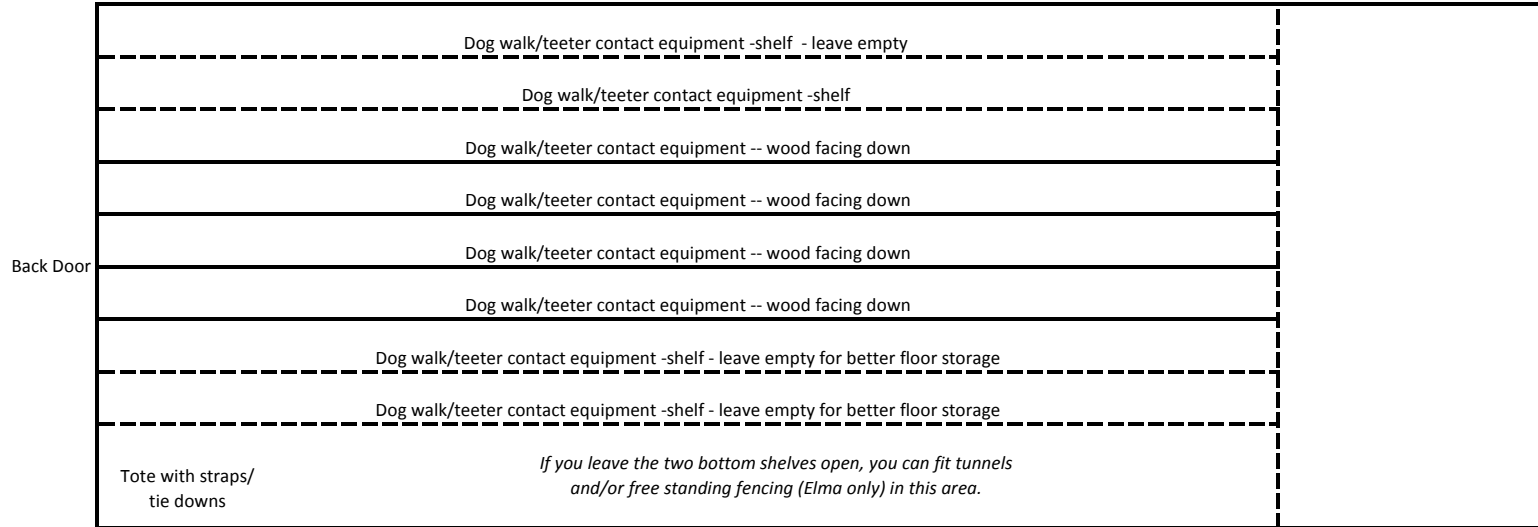

Mama Bear - Drivers side

Mama bear - Passenger side

Mama Bear - Front

Mama Bear - Center Aisle

Please pack specialty items needed for a particular venue/trial that are normally stored in baby bear. Please try to keep center aisle weight forward for trailering - below is just a general guide.