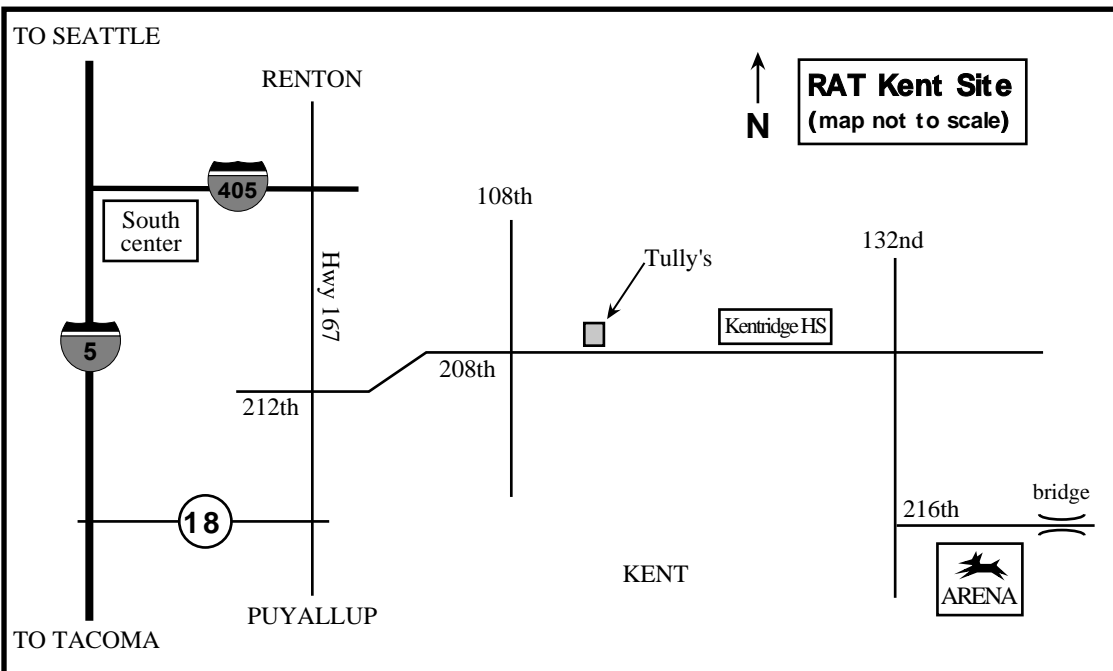

Rainier Agility Team

Maps and directions to RAT's Kent Training Site

From Hwy 167, Take the 212th Street exit.

Go east up the hill, where 121th becomes 208th.

Continue east to 132nd; turn right.

At the bottom of the hill, turn left onto 216th.

Go past one driveway on the right, then down a slight rise and turn right into the parking area.

The site is a roofed, open-sided horse arena.

Tully's coffee is located on the NE corner of the intersection of 108th and 208th.