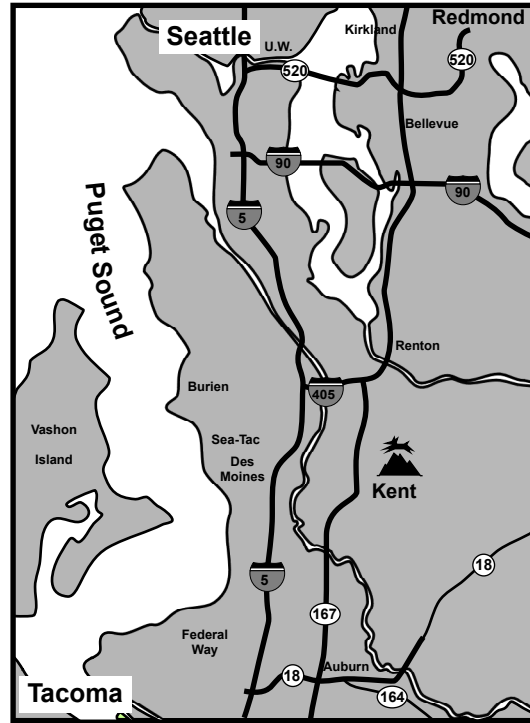

Rainier Agility Team

Maps and directions to RAT's Kent Training Site

From Hwy 167, Take the 212th Street exit.

Go east up the hill, where 121th becomes 208th.

Continue east to 132nd; turn right.

At the bottom of the hill, turn left onto 216th.

Go past one driveway on the right, then down a slight rise and turn right into the parking area.

The site is a roofed, open-sided horse arena.

Tully's coffee is located on the NE corner of the intersection of 108th and 208th.